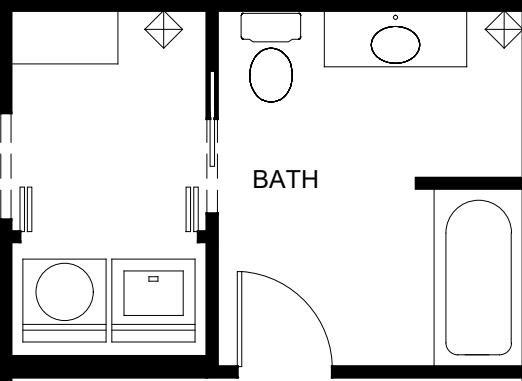

LIVING
18' X 15'

UNIT C
1 BED / 1 BATH
940 SF

KITCHEN

BATH

BEDROOM
13' X 12'